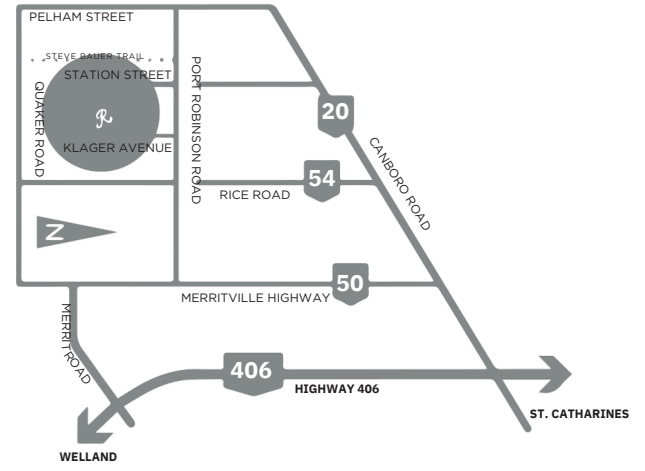

FOREST PARK

LEGEND

- 65' LOT SERIES
- 55' LOT SERIES
- 45' LOT SERIES

Site plan is artist's concept and is for mood and impression only. Landscape areas and plantings are concept only and may vary from finished landscape. Specifications and dimensions are approximate only and subject to change without notice. Please see Sales Representative for details. All rights reserved. E. & O. E. June 2024.