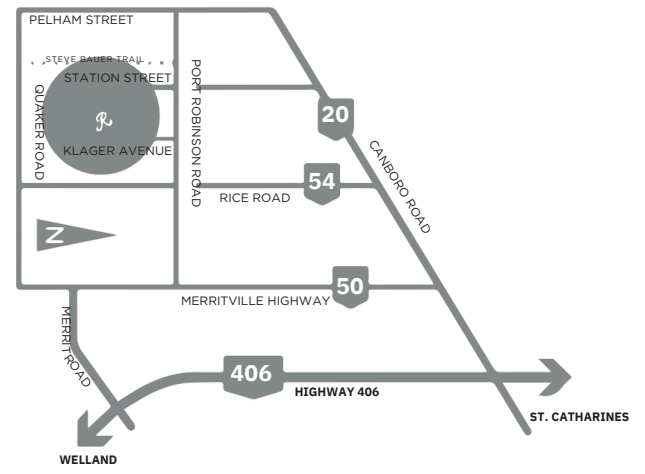

FOREST PARK

LEGEND

- 65' LOT SERIES
- 55' LOT SERIES
- 45' LOT SERIES

Site plan is artist's concept and is for mood and impression only. Landscape areas and plantings are concept only and may vary from finished landscape. Specifications and dimensions are approximate only and subject to change without notice. Please see Sales Representative for details. All rights reserved. E. & O. E. June 2024.