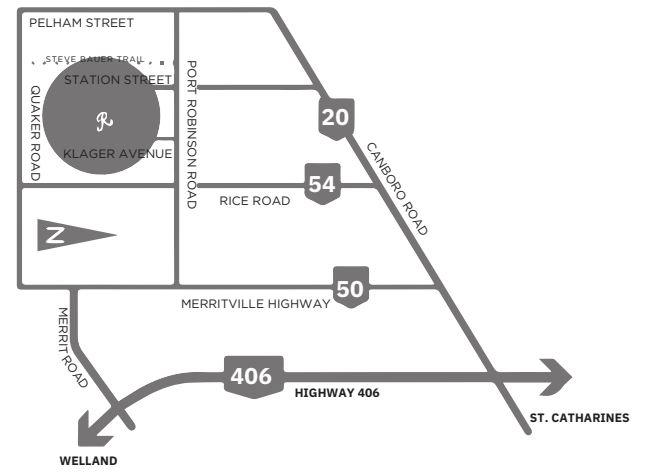

FOREST PARK

LEGEND

- 65' LOT SERIES
- 55' LOT SERIES
- 45' LOT SERIES

Siteplan is artist's concept and is for mood and impression only. Landscape areas and plantings are concept only and may vary from finished landscape. Specifications and dimensions are approximate only and subject to change without notice. Please see Sales Representative for details. All rights reserved. E. & O. E. June 2024.