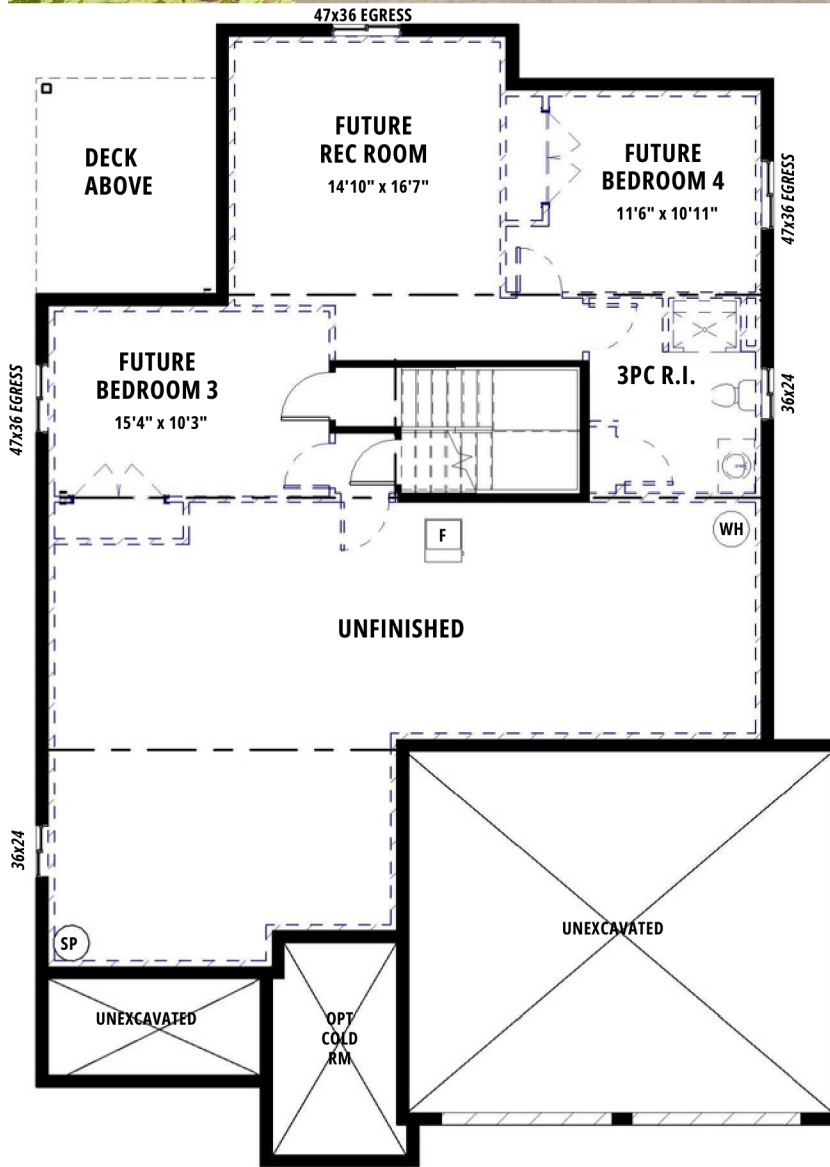

55' LOT SERIES

\*This is an artist rendering for illustrative purposes only; all sizes and specifications are subject to change without notice. All rights reserved. E. & O.E. March 2024

NEWPORT | ELEVATION A | 1718 SQ FT | 2 BED | 2 BATH

## NEWPORT

55' LOT SERIES | 1718 SQ FT

ELEVATION A

ELEVATION C

STAIRS ONLY IF GRADING REQUIRES -  
NUMBER OF STAIRS BASED ON GRADE

MAIN FLOOR | 9' CEILINGS

BASEMENT | 8'4" POUR

POINTED TRANSOM WINDOW

Note: There is no vaulted ceiling in Elevation C