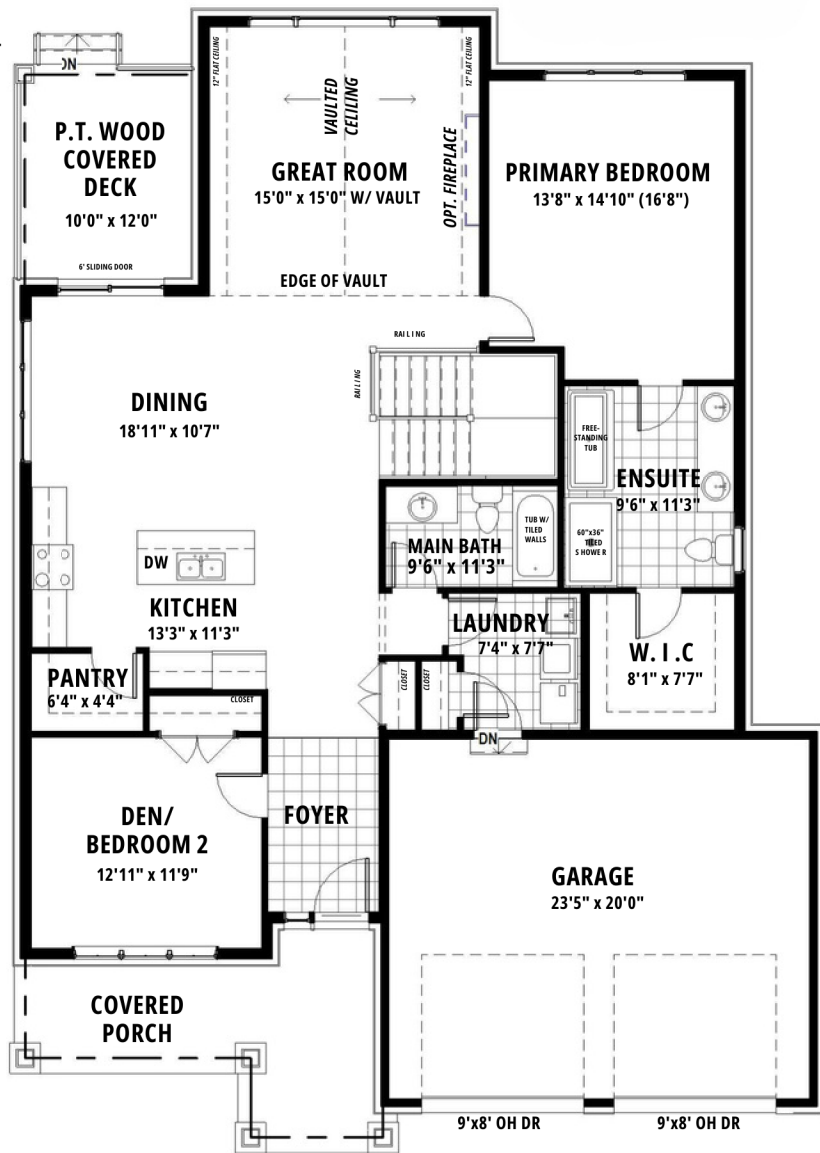

55' LOT SERIES

\*This is an artist rendering for illustrative purposes only; all sizes and specifications are subject to change without notice. All rights reserved. E. & O.E. March 2024

NEWPORT | ELEVATION A | 1718 SQ FT | 2 BED | 2 BATH

## NEWPORT

55' LOT SERIES | 1718 SQ FT

ELEVATION A

ELEVATION C

STAIRS ONLY IF GRADING REQUIRES -  
NUMBER OF STAIRS BASED ON GRADE

MAIN FLOOR | 9' CEILINGS

BASEMENT | 8'4" POUR

POINTED TRANSOM WINDOW

Note: There is no vaulted ceiling in Elevation C