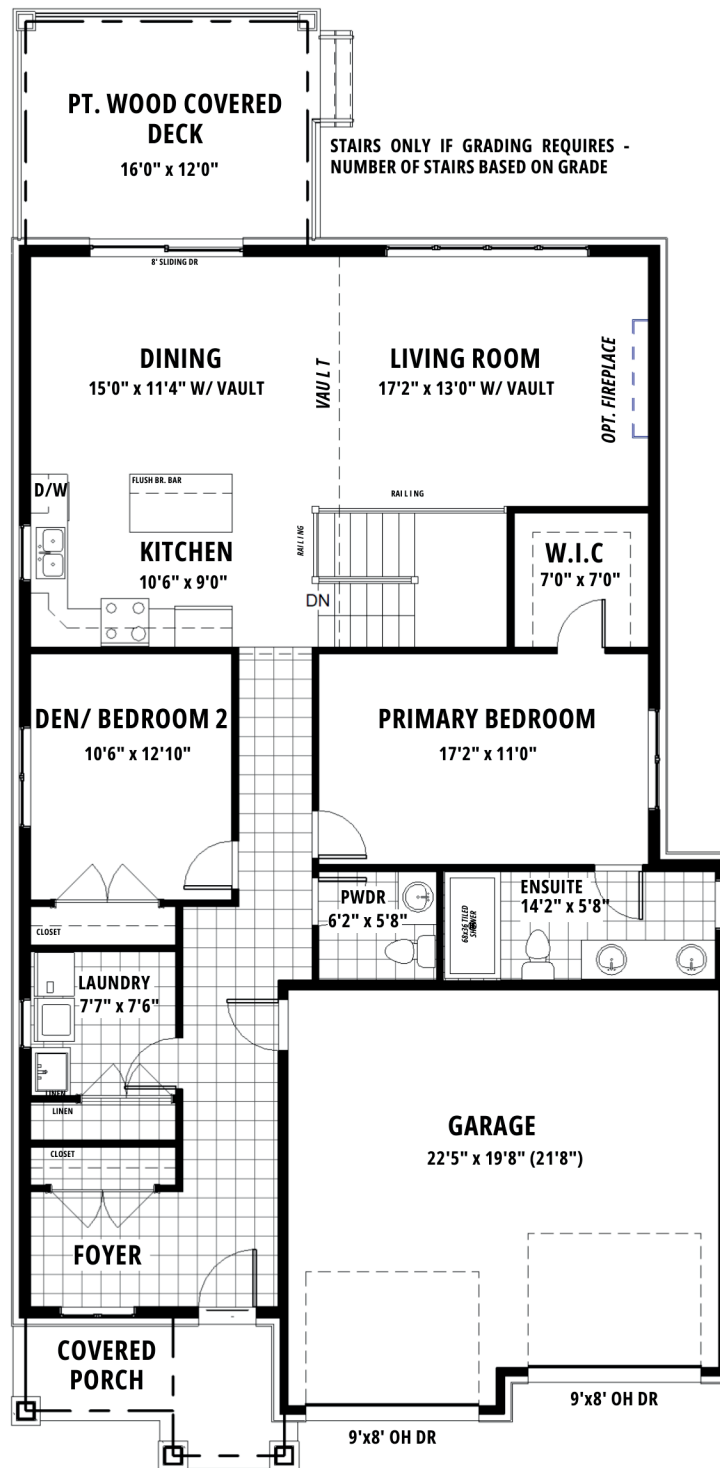

45' LOT SERIES

*This is an artist rendering for illustrative purposes only; all sizes and specifications are subject to change without notice. All rights reserved. E. & O.E. March 2024

MEADOWVALE | ELEVATION A | 1603 SQ FT | 2 BED | 1.5 BATH

FOREST PARK

MEADOWVALE A

45' LOT SERIES | 1603 SQ FT

MAIN FLOOR | 9' CEILINGS

BASEMENT | 8'4" POUR

45' LOT SERIES

*This is an artist rendering for illustrative purposes only; all sizes and specifications are subject to change without notice. All rights reserved. E. & O.E. March 2024

MEADOWVALE | ELEVATION C | 1603 SQ FT | 2 BED | 1.5 BATH

FOREST PARK

MEADOWVALE C

45' LOT SERIES | 1603 SQ FT

MAIN FLOOR | 9' CEILINGS

BASEMENT | 8'4" POUR