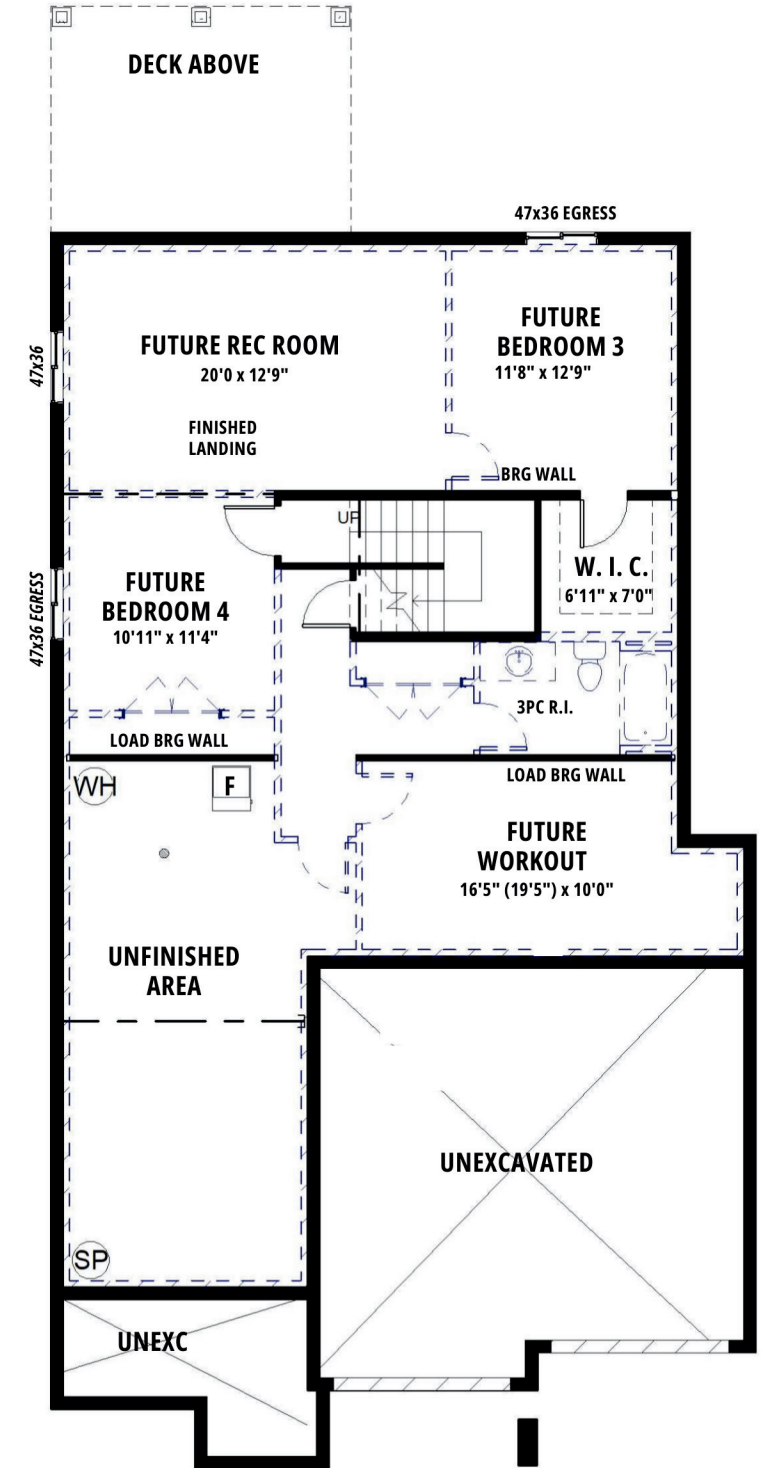

45' LOT SERIES

*This is an artist rendering for illustrative purposes only; all sizes and specifications are subject to change without notice. All rights reserved. E. & O.E. March 2024

MEADOWVALE | ELEVATION A | 1603 SQ FT | 2 BED | 1.5 BATH

FOREST PARK

MEADOWVALE A

45' LOT SERIES | 1603 SQ FT

MAIN FLOOR | 9' CEILINGS

BASEMENT | 8'4" POUR

45' LOT SERIES

*This is an artist rendering for illustrative purposes only; all sizes and specifications are subject to change without notice. All rights reserved. E. & O.E. March 2024

MEADOWVALE | ELEVATION C | 1603 SQ FT | 2 BED | 1.5 BATH

FOREST PARK

MEADOWVALE C

45' LOT SERIES | 1603 SQ FT

MAIN FLOOR | 9' CEILINGS

BASEMENT | 8'4" POUR