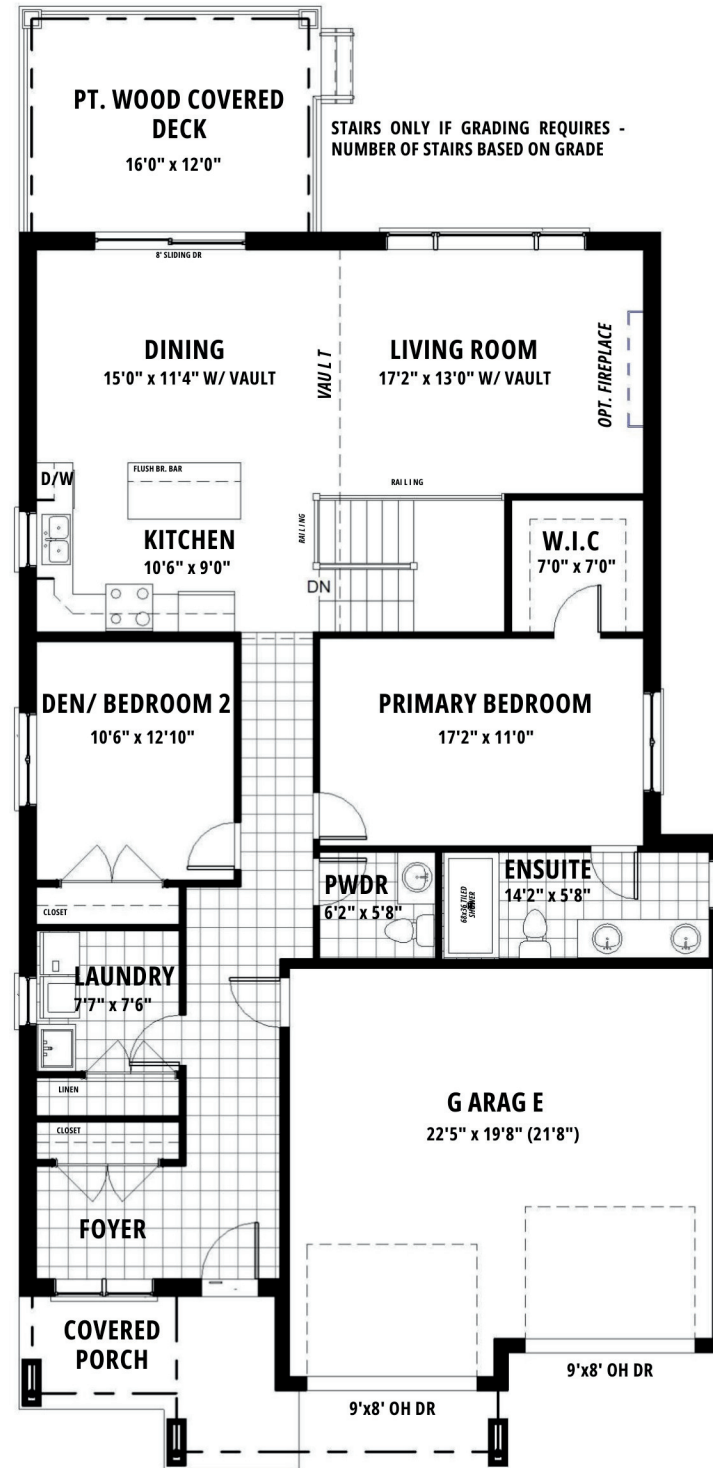

45' LOT SERIES

*This is an artist rendering for illustrative purposes only; all sizes and specifications are subject to change without notice. All rights reserved. E. & O.E. March 2024

MEADOWVALE | ELEVATION A | 1603 SQ FT | 2 BED | 1.5 BATH

FOREST PARK

MEADOWVALE A

45' LOT SERIES | 1603 SQ FT

MAIN FLOOR | 9' CEILINGS

BASEMENT | 8'4" POUR

45' LOT SERIES

*This is an artist rendering for illustrative purposes only; all sizes and specifications are subject to change without notice. All rights reserved. E. & O.E. March 2024

MEADOWVALE | ELEVATION C | 1603 SQ FT | 2 BED | 1.5 BATH

FOREST PARK

MEADOWVALE C

45' LOT SERIES | 1603 SQ FT

MAIN FLOOR | 9' CEILINGS

BASEMENT | 8'4" POUR