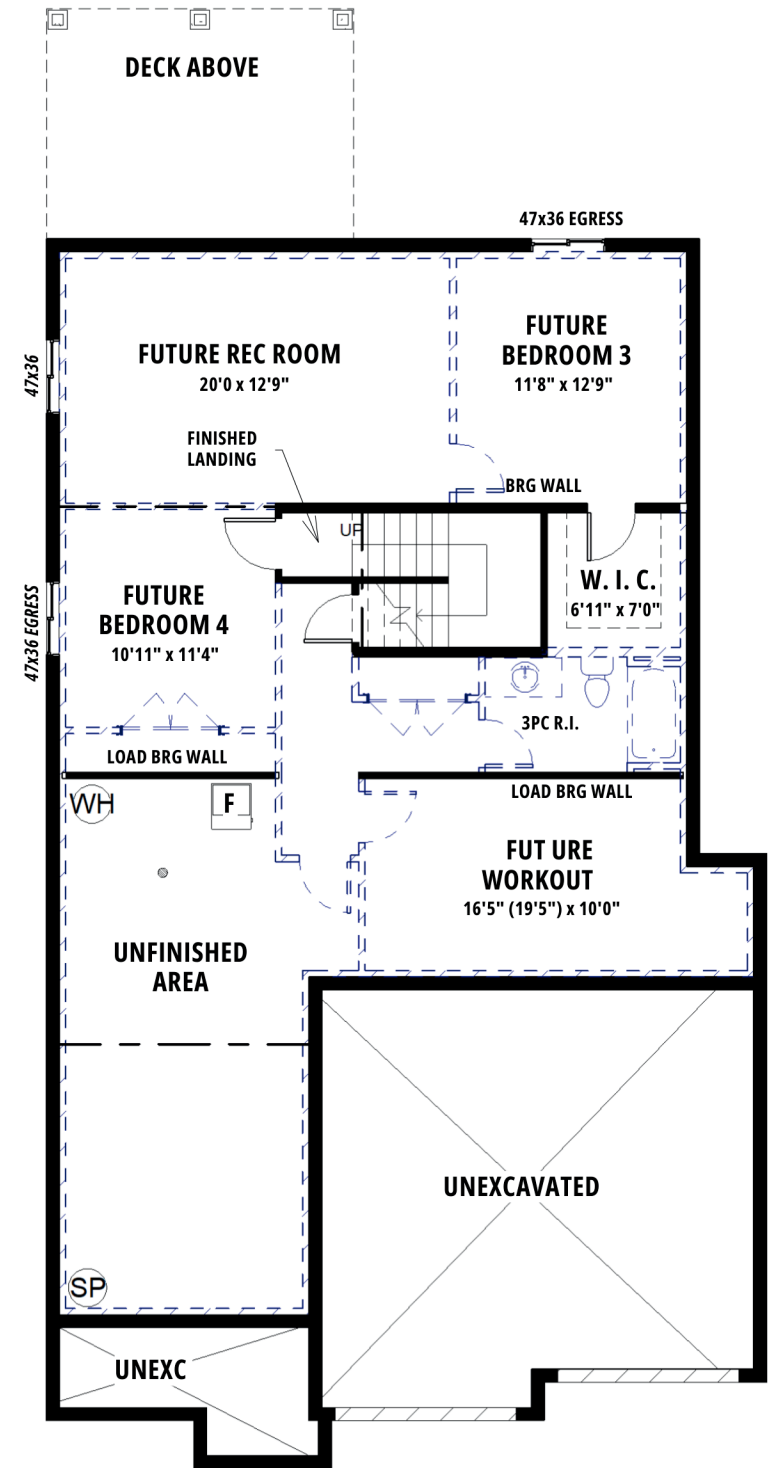

45' LOT SERIES

*This is an artist rendering for illustrative purposes only; all sizes and specifications are subject to change without notice. All rights reserved. E. & O.E. March 2024

MEADOWVALE | ELEVATION A | 1603 SQ FT | 2 BED | 1.5 BATH

FOREST PARK

MEADOWVALE A

45' LOT SERIES | 1603 SQ FT

MAIN FLOOR | 9' CEILINGS

BASEMENT | 8'4" POUR

45' LOT SERIES

*This is an artist rendering for illustrative purposes only; all sizes and specifications are subject to change without notice. All rights reserved. E. & O.E. March 2024

MEADOWVALE | ELEVATION C | 1603 SQ FT | 2 BED | 1.5 BATH

FOREST PARK

MEADOWVALE C

45' LOT SERIES | 1603 SQ FT

MAIN FLOOR | 9' CEILINGS

BASEMENT | 8'4" POUR