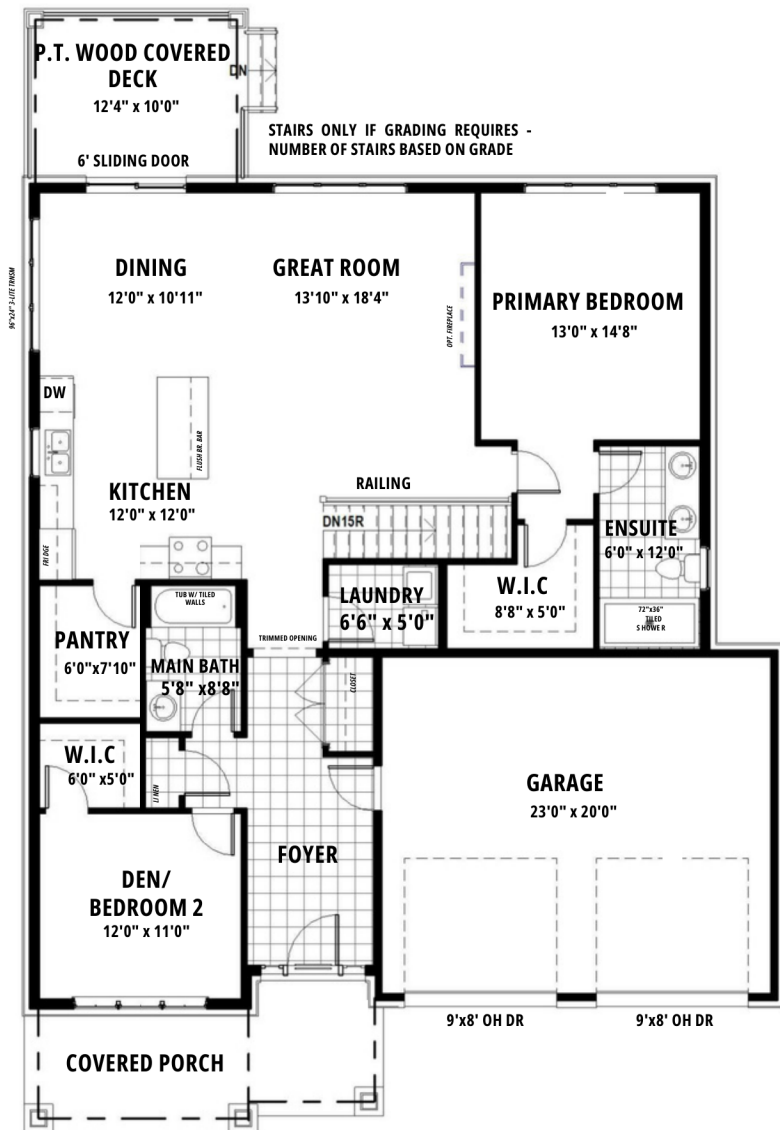

55' LOT SERIES

*This is an artist rendering for illustrative purposes only; all sizes and specifications are subject to change without notice. All rights reserved. E. & O.E. March 2024

LAKWOOD | ELEVATION A | 1600 SQ FT | 2 BED | 2 BATH

FOREST PARK

LAKEWOOD

55' LOT SERIES | 1600 SQ FT

ELEVATION A

ELEVATION C

MAIN FLOOR | 9' CEILINGS

BASEMENT | 8'4" POUR