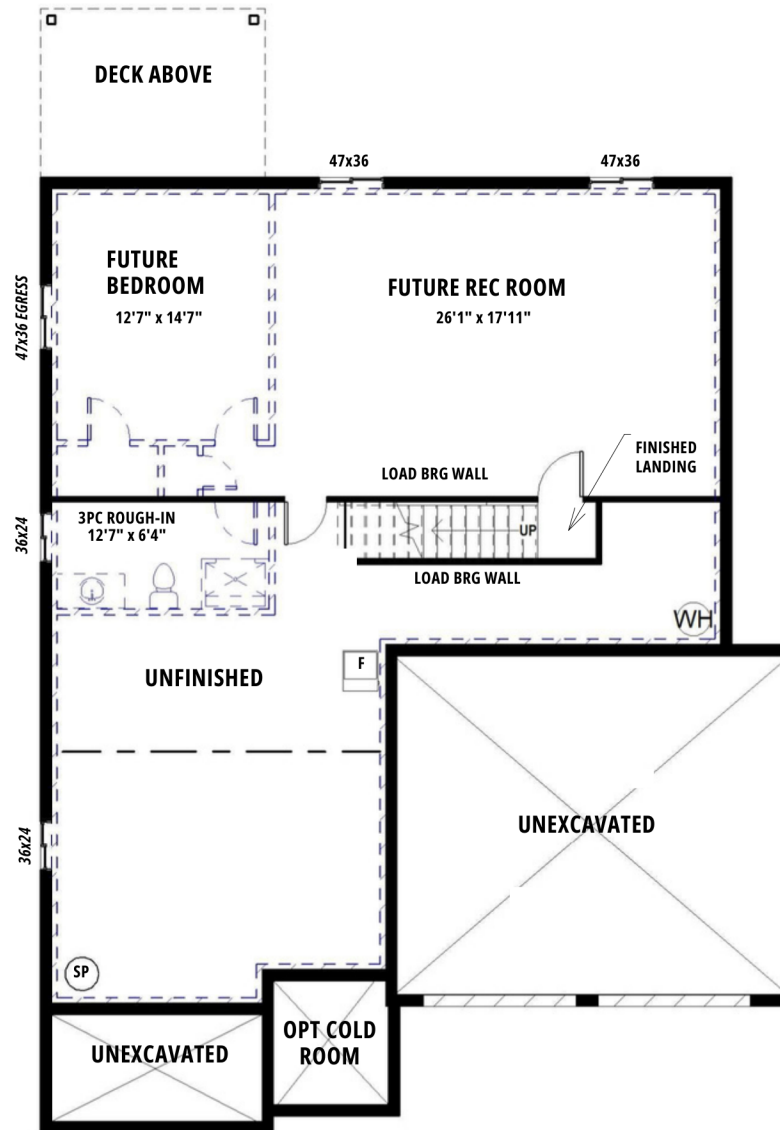

55' LOT SERIES

*This is an artist rendering for illustrative purposes only; all sizes and specifications are subject to change without notice. All rights reserved. E. & O.E. March 2024

LAKWOOD | ELEVATION A | 1600 SQ FT | 2 BED | 2 BATH

FOREST PARK

LAKEWOOD

55' LOT SERIES | 1600 SQ FT

ELEVATION A

ELEVATION C

MAIN FLOOR | 9' CEILINGS

BASEMENT | 8'4" POUR