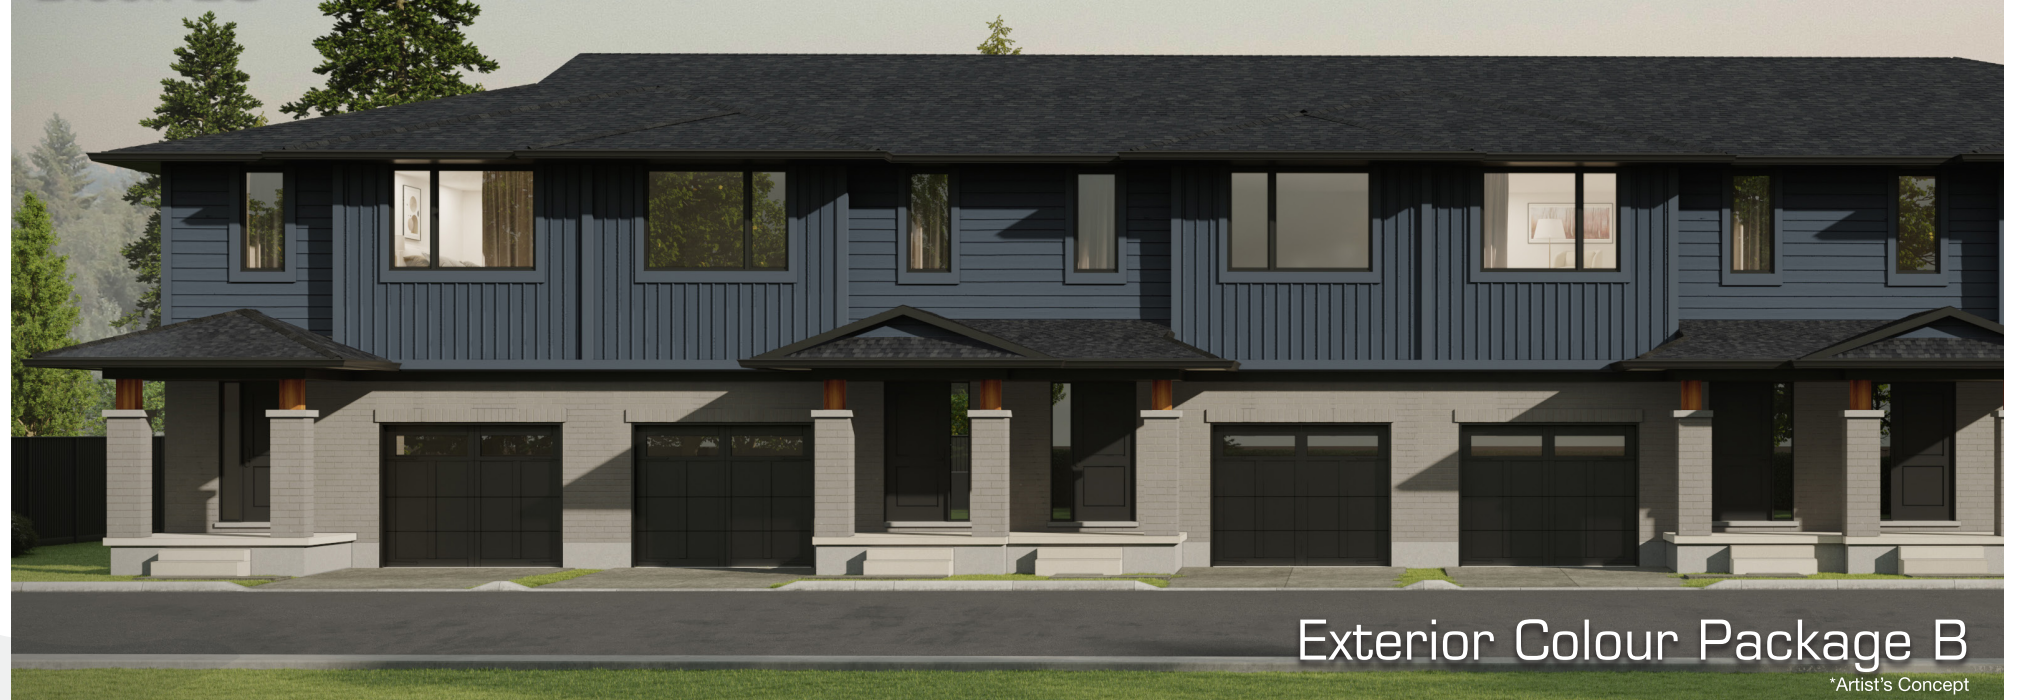

ROLLING MEADOWS

by
Rinaldi
HOMES

Block 20

Exterior Colour Package A
*Artist's Concept

Block 20

Exterior Colour Package B
*Artist's Concept

905 688 1283

rinaldihomes.com