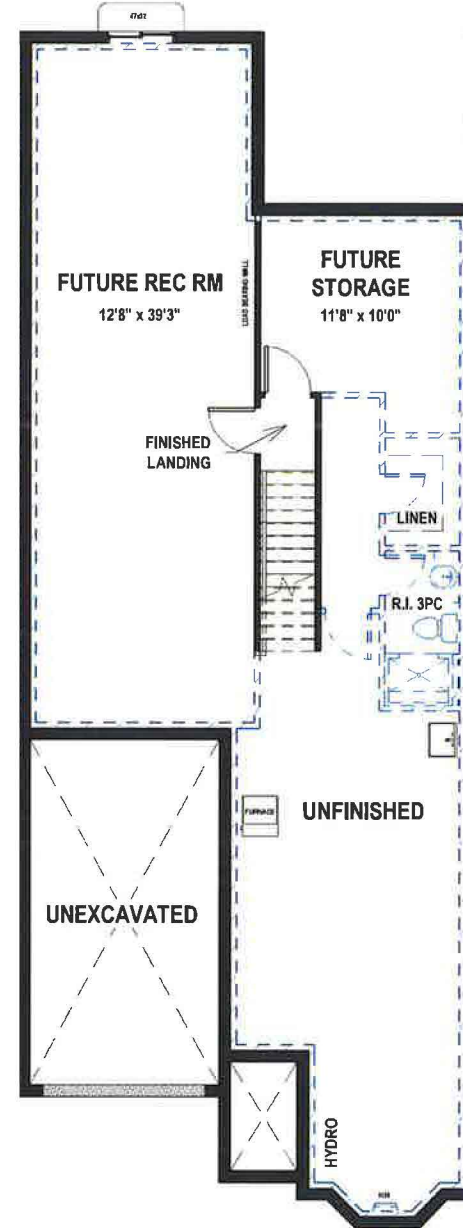

# MERRITT MEADOWS TOWNS - CAMPBELL STREET

ARTISTS CONCEPTUAL RENDERING. SIZE AND SPECIFICATION SUBJECT TO CHANGE WITHOUT NOTICE E. & O.E.

UNIT 15 - 1317 SQ.FT.

UNIT 15  
TYPE - F