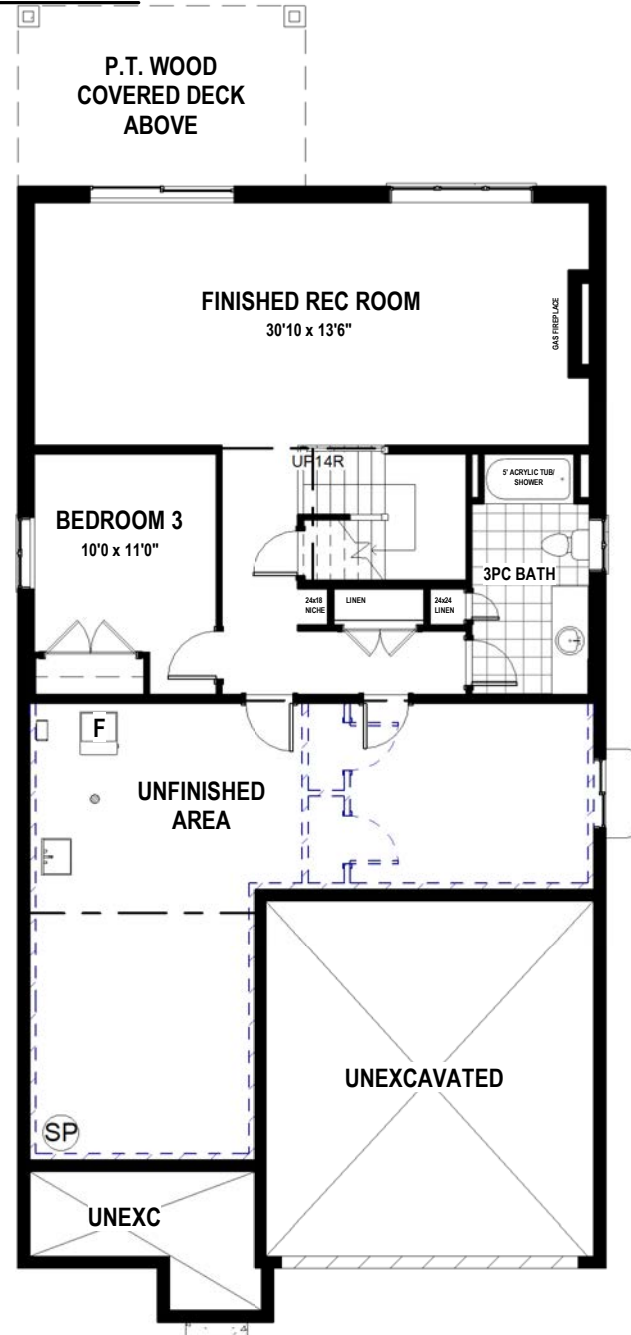

LOT 56 HOPKINS STREET - MODEL

1507 SQ.FT.
WIDTH - 32'8"
LENGTH - 63'2"

LOT 56 HOPKINS STREET - MODEL

1507 SQ.FT.
WIDTH - 32'8"
LENGTH - 63'2"