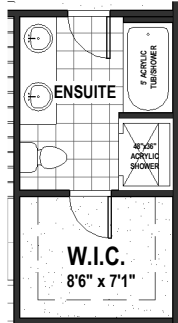

MERRITT MEADOWS TOWNS - CAMPBELL STREET

ARTISTS CONCEPTUAL RENDERING. SIZE AND SPECIFICATION SUBJECT TO CHANGE WITHOUT NOTICE E. & O.E.

TYPE F

1317 SQ.FT.
2 BEDROOM
2 BATH
1 CAR GARAGE

MAIN FLOOR
TYPE - F

BASEMENT
TYPE - F

OPTIONAL
ENSUITE 1
(3PC)

OPTIONAL
ENSUITE 2
(4PC)