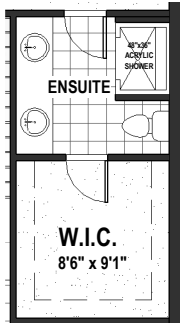

MERRITT MEADOWS TOWNS - CAMPBELL STREET

ARTISTS CONCEPTUAL RENDERING. SIZE AND SPECIFICATION SUBJECT TO CHANGE WITHOUT NOTICE E. & O.E.

TYPE F

1317 SQ.FT.
2 BEDROOM
2 BATH
1 CAR GARAGE

MAIN FLOOR
TYPE - F

BASEMENT
TYPE - F

OPTIONAL
ENSUITE 1
(3PC)

OPTIONAL
ENSUITE 2
(4PC)