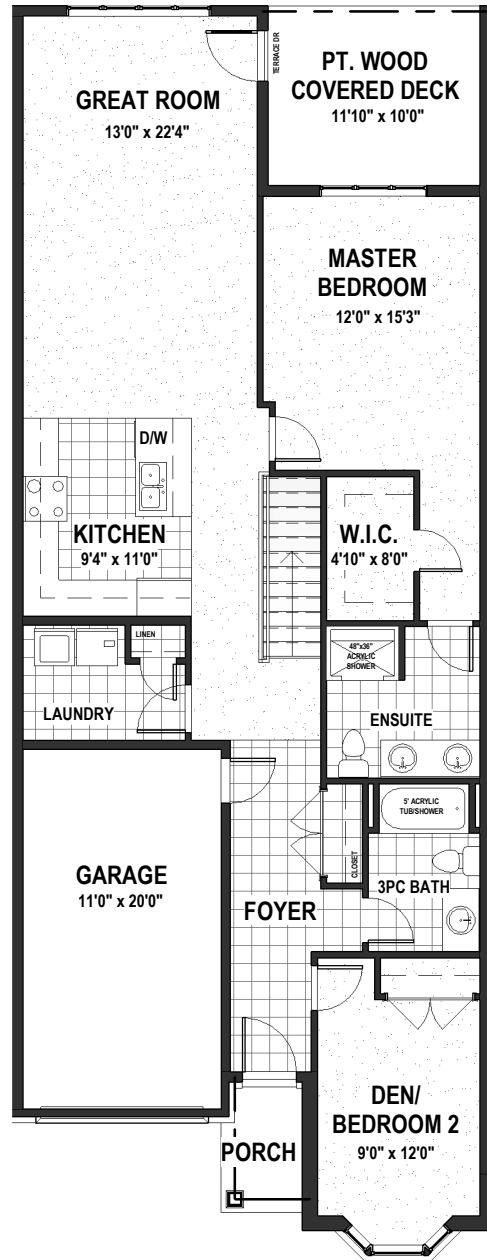

MERRITT MEADOWS TOWNS - CAMPBELL STREET

ARTISTS CONCEPTUAL RENDERING. SIZE AND SPECIFICATION SUBJECT TO CHANGE WITHOUT NOTICE E. & O.E.

TYPE F

1317 SQ.FT.
2 BEDROOM
2 BATH
1 CAR GARAGE

MAIN FLOOR
TYPE - F

BASEMENT
TYPE - F

OPTIONAL
ENSUITE 1
(3PC)

OPTIONAL
ENSUITE 2
(4PC)