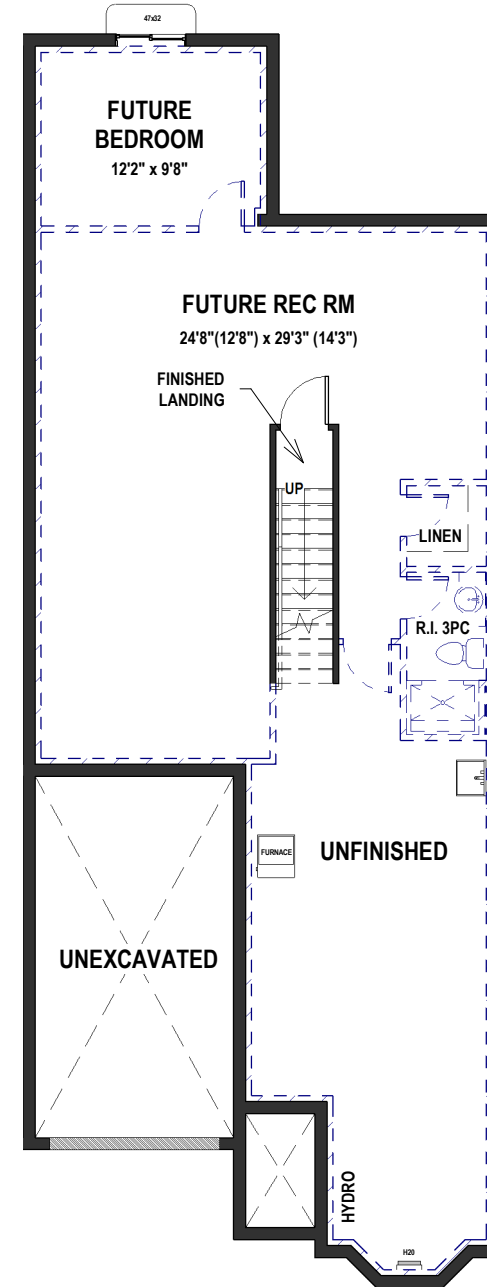

MERRITT MEADOWS TOWNS - CAMPBELL STREET

ARTISTS CONCEPTUAL RENDERING. SIZE AND SPECIFICATION SUBJECT TO CHANGE WITHOUT NOTICE E. & O.E.

TYPE F

1317 SQ.FT.
2 BEDROOM
2 BATH
1 CAR GARAGE

MAIN FLOOR
TYPE - F

BASEMENT
TYPE - F

OPTIONAL
ENSUITE 1
(3PC)

OPTIONAL
ENSUITE 2
(4PC)