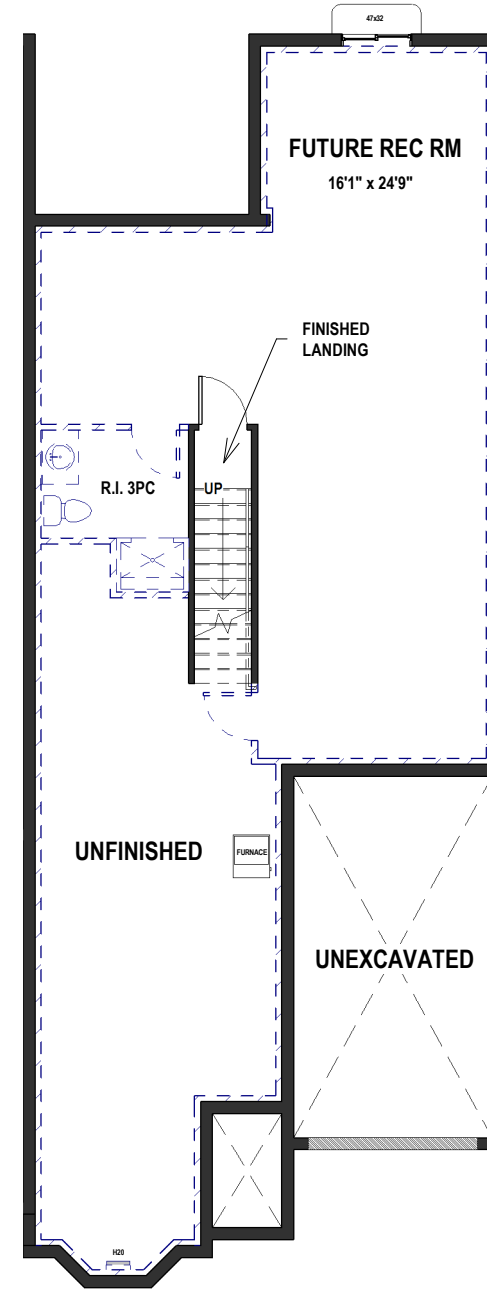

MERRITT MEADOWS TOWNS - CAMPBELL STREET

ARTISTS CONCEPTUAL RENDERING. SIZE AND SPECIFICATION SUBJECT TO CHANGE WITHOUT NOTICE E. & O.E.

TYPE F

1317 SQ.FT.
2 BEDROOM
2 BATH
1 CAR GARAGE

MAIN FLOOR
TYPE - F

OPTIONAL
ENSUITE 1
(3PC)

OPTIONAL
ENSUITE 2
(4PC)

BASEMENT
TYPE - F