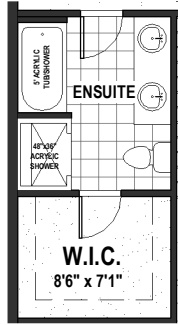

MERRITT MEADOWS TOWNS - CAMPBELL STREET

ARTISTS CONCEPTUAL RENDERING. SIZE AND SPECIFICATION SUBJECT TO CHANGE WITHOUT NOTICE E. & O.E.

TYPE F

1317 SQ.FT.
2 BEDROOM
2 BATH
1 CAR GARAGE

MAIN FLOOR
TYPE - F

OPTIONAL
ENSUITE 1
(3PC)

OPTIONAL
ENSUITE 2
(4PC)

BASEMENT
TYPE - F