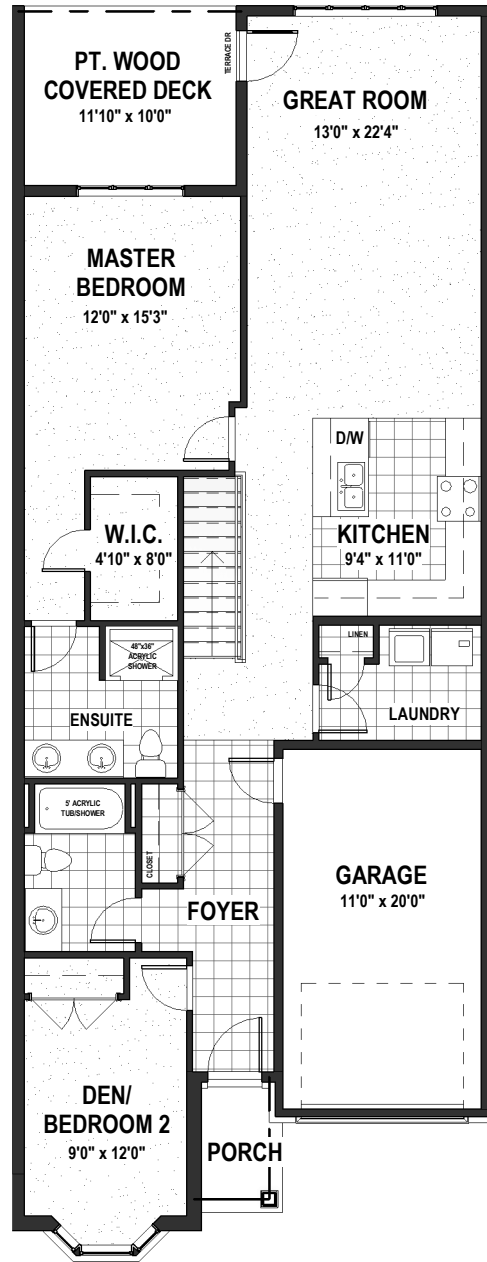

MERRITT MEADOWS TOWNS - CAMPBELL STREET

ARTISTS CONCEPTUAL RENDERING. SIZE AND SPECIFICATION SUBJECT TO CHANGE WITHOUT NOTICE E. & O.E.

TYPE F

1317 SQ.FT.
2 BEDROOM
2 BATH
1 CAR GARAGE

MAIN FLOOR
TYPE - F

OPTIONAL
ENSUITE 1
(3PC)

OPTIONAL
ENSUITE 2
(4PC)

BASEMENT
TYPE - F