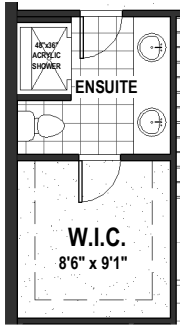

MERRITT MEADOWS TOWNS - CAMPBELL STREET

ARTISTS CONCEPTUAL RENDERING. SIZE AND SPECIFICATION SUBJECT TO CHANGE WITHOUT NOTICE E. & O.E.

TYPE F

1317 SQ.FT.
2 BEDROOM
2 BATH
1 CAR GARAGE

MAIN FLOOR
TYPE - F